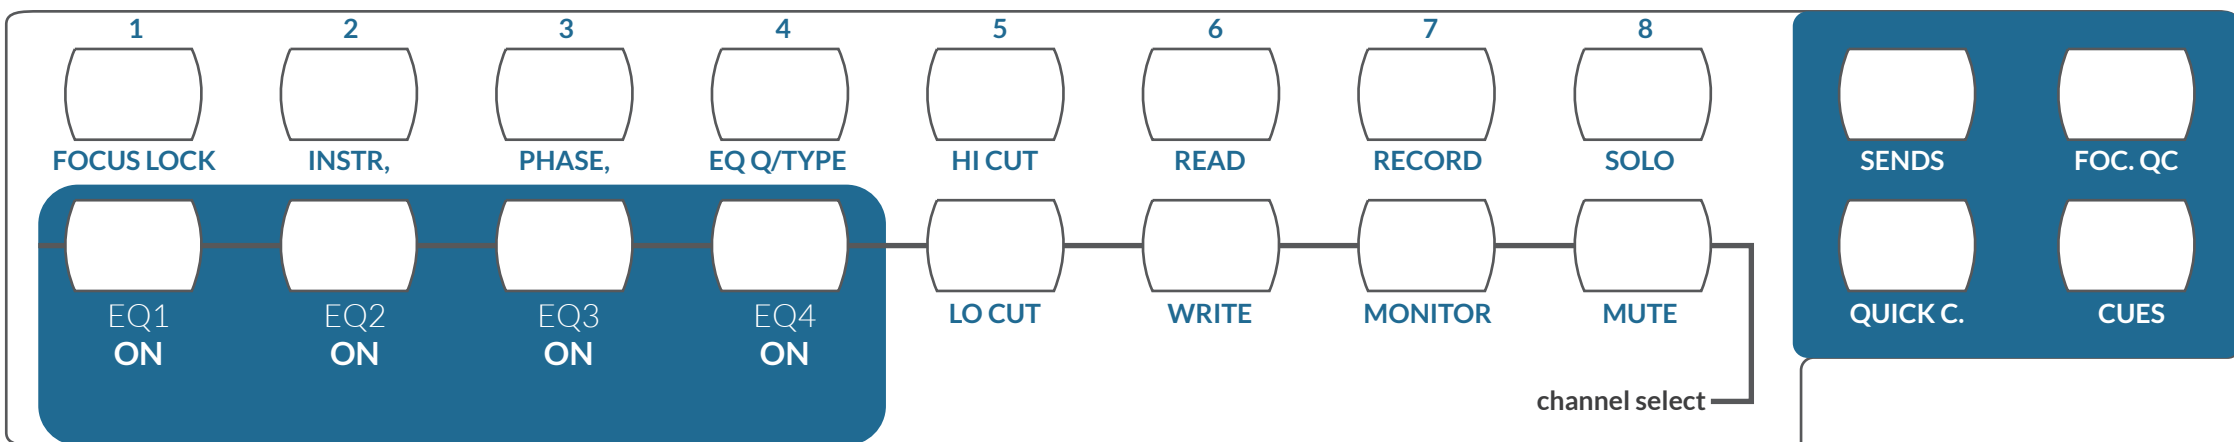

EQ1 GAIN								EQ2 GAIN								EQ3 GAIN								EQ4 GAIN								HI CUT FREQ								MONITOR LEVEL								CLICK LEVEL								STEREO PAN							
EQ1 FREQ								EQ2 FREQ								EQ3 FREQ								EQ4 FREQ								LO CUT FREQ																															
EQ1 Q / TYPE								EQ2 Q / TYPE								EQ3 Q / TYPE								EQ4 Q / TYPE								EQ GLOBAL GAIN																AI CONTROL								FOCUSED VOLUME							

CUBASE PRO 12
Advanced Music Production System

- BCR2000 +
PRESET

EDIT

PAGE

NOTE: disable auto page resize when printing

NOTE: disable auto page resize when printing