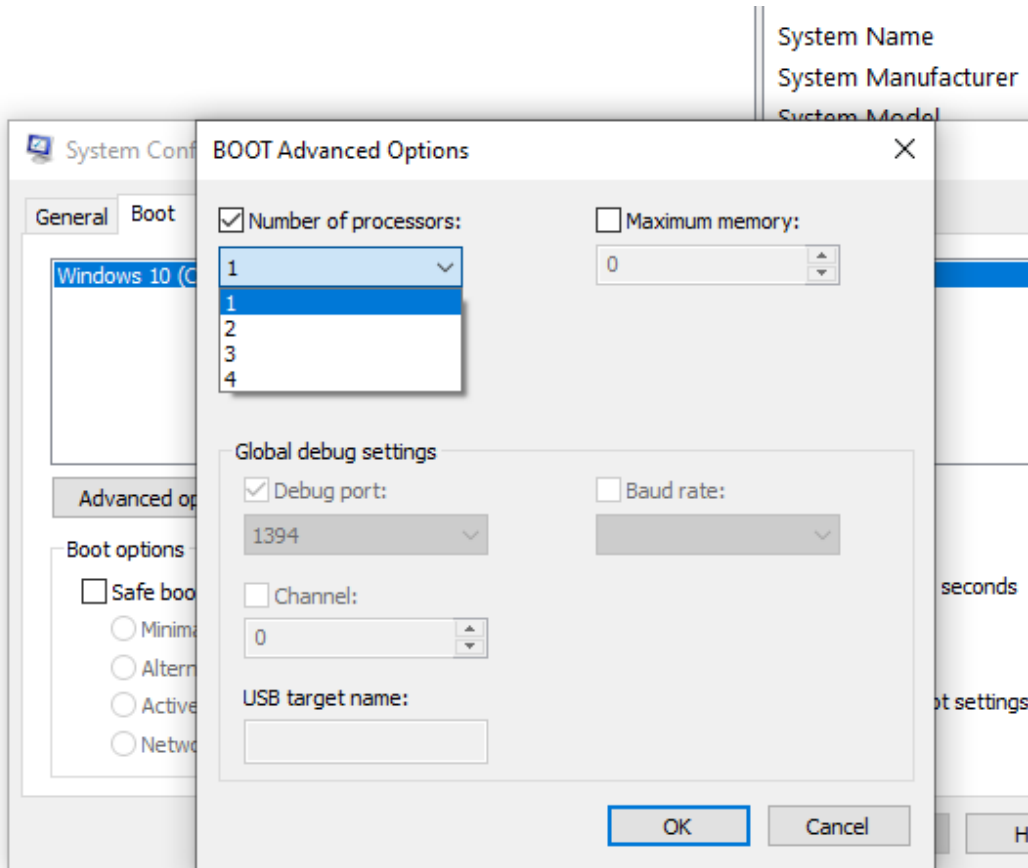

System SKU

Processor Intel(R) Core(TM) i5-7300HQ CPU @ 2.50GHz, 2501 Mhz, 4 Core(s), 4 Logical ...

BIOS Version/Date American Megatrends Inc. FX503VM.311, 29/04/2019

System Name

System Manufacturer

System Model

General Boot

Windows 10 (C)

Advanced op

Boot options

☐ Safe boot

☐ Minim

☐ Altern

☐ Active

☐ Netwo

seconds

ot settings

OK

Cancel

Username

Time Zone